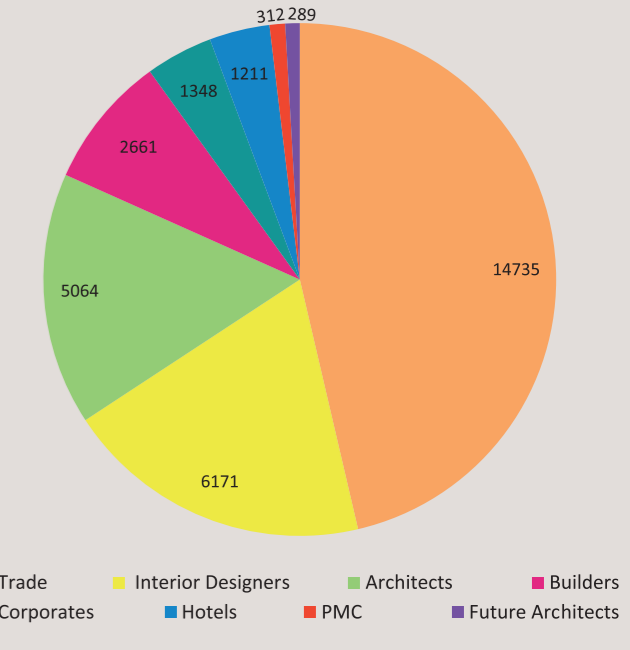

INTER-FURN index
 India's largest platform for Furniture Hardware & Architectural Fittings

Supporting organisations:

THE TIMES OF INDIA presents
INDEX
 INTERNATIONAL INTERIORS, MATERIALS, ARCHITECTURE & DESIGN EXHIBITION

1.2.3.4 May, 2019
 Hall 1 & 8, Bombay Exhibition Centre,
 Goregaon East, Mumbai, India.

Visitor profile 2018 (trade & business only): 31791

**Exhibit at Index...
 the leader for over 30 years!**

Create the image of your choice with a wide range of stand options.

HALL 8

NOTE:
 H Bare space height 4 mtrs.
 H Shell scheme height 2.5 mtrs.
 H Modified shell scheme 3.5 mtrs.
 Stand spaces of 18 sqm. & below
 are not allowed to do the
 alteration to booths

■ Pillar dimension - 0.60M x 1.10M
 □ Electrical panel
 ■ Stall permissible height 4 mtrs.
 ■ Stall permissible height 3 mtrs.
 ■ Compulsory shell scheme stalls
 no modification possible / allowed