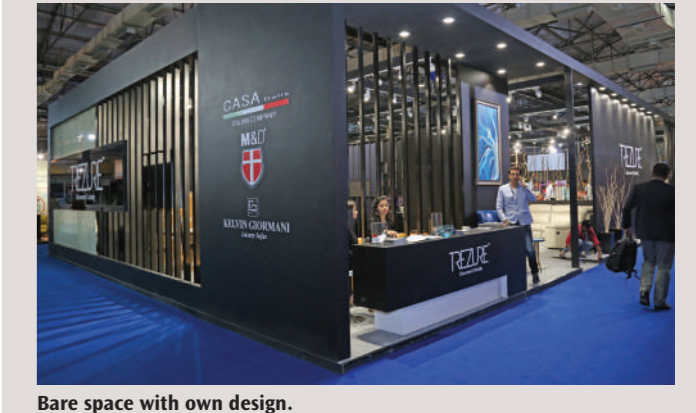

1.2.3.4 May, 2019
 Hall 1 & 8, Bombay Exhibition Centre,
 Goregaon East, Mumbai, India.

Visitor profile 2018 (trade & business only): 31791

**Exhibit at Index...
 the leader for over 30 years!**

Create the image of your choice with a wide range of stand options.

HALL 8

NOTE:
 H Bare space height 4 mtrs.
 H Shell scheme height 2.5 mtrs.
 H Modified shell scheme 3.5 mtrs.
 Stand spaces of 18 sqm. & below
 are not allowed to do the
 alteration to booths

■ Pillar dimension - 0.60M x 1.10M
 □ Electrical panel
 ■ Stall permissible height 4 mtrs.
 ■ Stall permissible height 3 mtrs.
 ■ Compulsory shell scheme stalls
 no modification possible / allowed