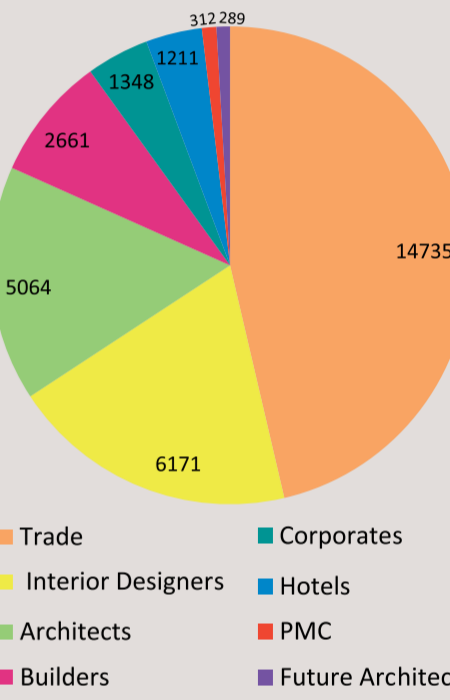

Visitor profile 2018 : 31791
(trade & business only)

Exhibit at Index...
the leader for over 30 years!

Create the image of your choice with a wide range of stand options.

NOTE:
 ■ Bare space height 4 mtrs.
 ■ Shell scheme height 2.5 mtrs.
 ■ Modified shell scheme 3.5 mtrs.
 Stand spaces of 18 sqm. & below are not allowed to do the alteration to booths
 ■ Pillar dimension : 0.60M x 1.10M
 ■ Electrical panel
 ■ Stall permissible height 4 mtrs.
 ■ Stall permissible height 3 mtrs.
 ■ Compulsory shell scheme stalls no modification possible / allowed